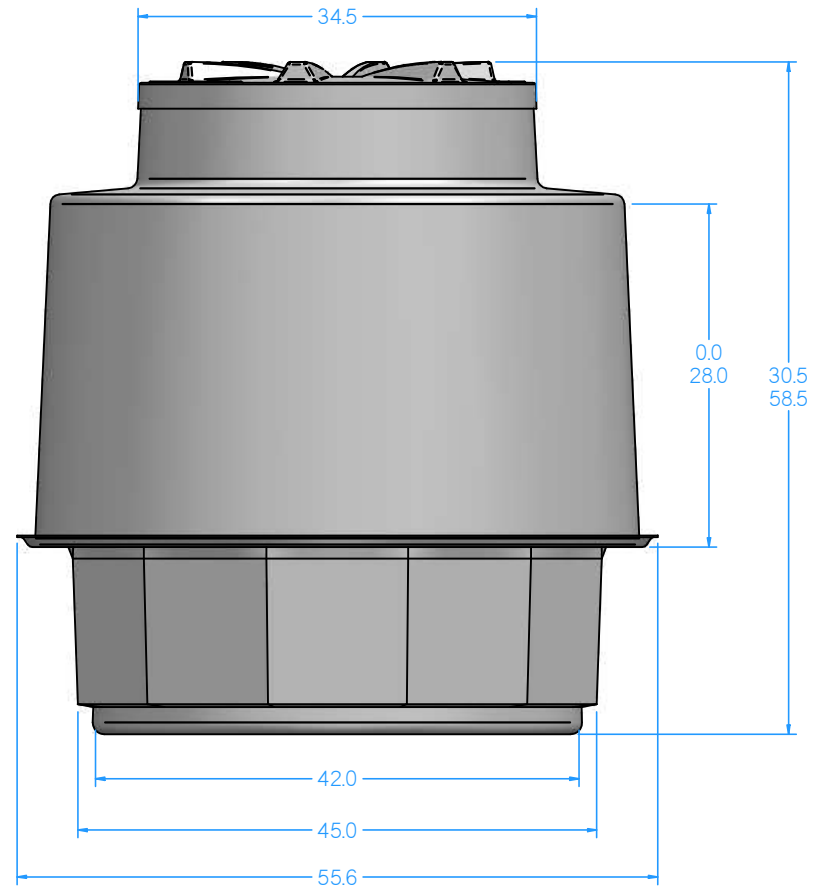

PC4540U ASSY

SHALLOW TO MEDIUM BURIAL  
MIN. 30" TO MAX. 38" HEIGHT

PC4560U ASSY

SHALLOW TO DEEP BURIAL  
MIN. 30" TO MAX. 58" HEIGHT