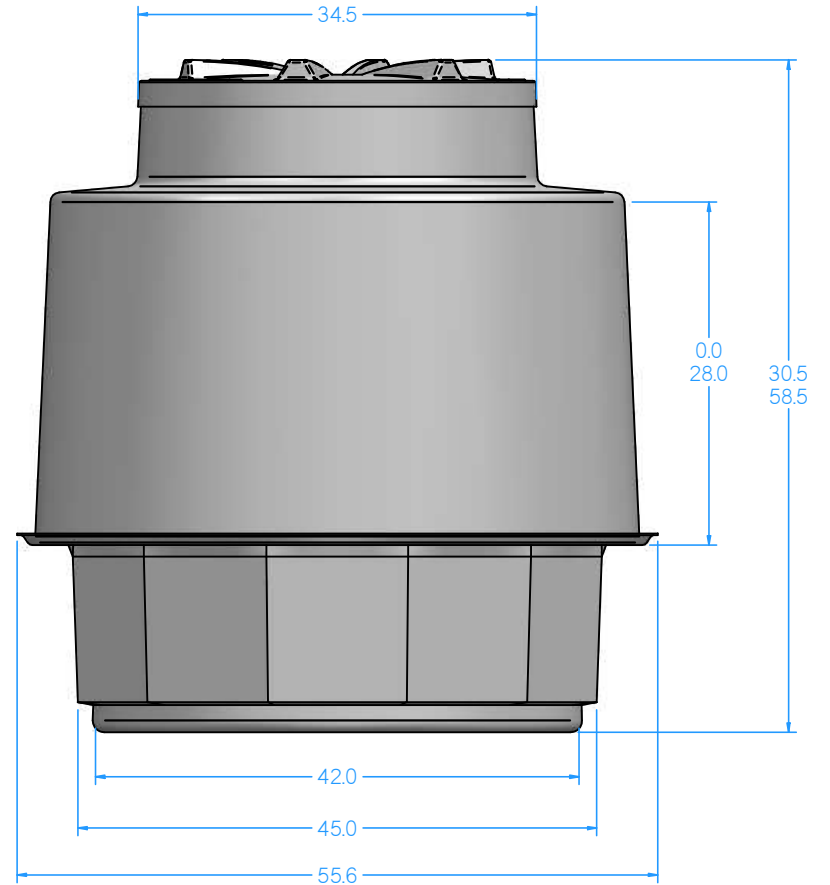

PC4540U ASSY

SHALLOW TO MEDIUM BURIAL
MIN. 30" TO MAX. 38" HEIGHT

PC4560U ASSY

SHALLOW TO DEEP BURIAL
MIN. 30" TO MAX. 58" HEIGHT