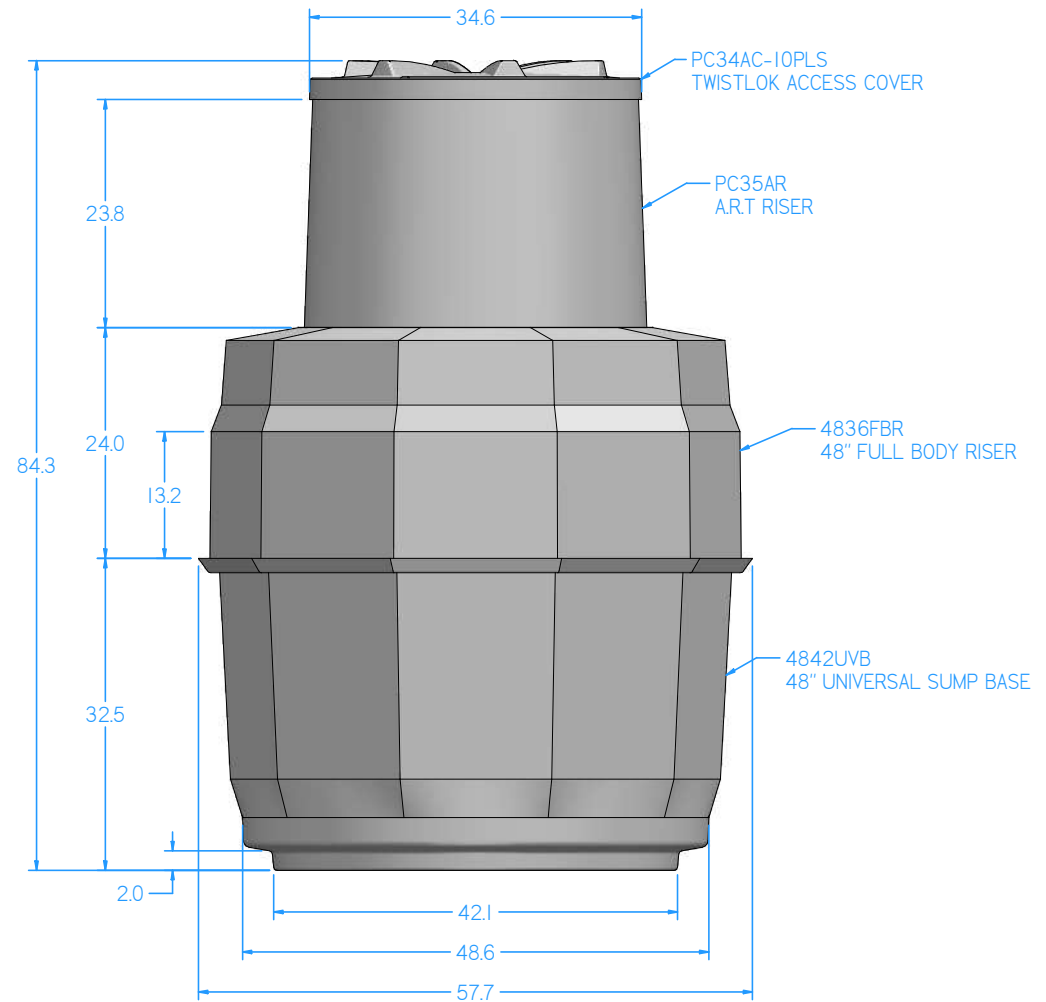

PC48LBU ASSY

OVERALL HEIGHT
MIN. 37" TO MAX. 62" HEIGHT

PC48DBU ASSY

OVERALL HEIGHT
MIN. 47" TO MAX. 84" HEIGHT

USED FOR THE FOLLOWING INSTALLATIONS:
-42" TANK COLLAR
-48" TANK COLLAR
-MANWAYS
-BUNG ADAPTERS