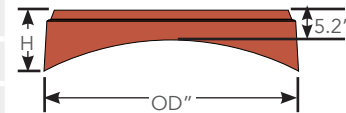

NESTABLE DESIGN

PCI's tank collars use a nestable design which reduces shipping and inventory costs.

OPTIONS AVAILABLE

Single Wall	Double Wall	Description	OD	H
42" Collars				
4206CL-5	CLDW4206-5	42" Tank Collar, Fits 5' Tanks	45.2"	15.5"
4206CL-6	CLDW4206-6	42" Tank Collar, Fits 6' Tanks	44.9"	13.1"
4206CL-7	CLDW4206-7	42" Tank Collar, Fits 7' Tanks	44.7"	11.7"
4206CL-8	CLDW4206-8	42" Tank Collar, Fits 8' Tanks	44.6"	10.8"
4206CL-9	CLDW4206-9	42" Tank Collar, Fits 9' Tanks	44.5"	10.1"
4206CL-10	CLDW4206-10	42" Tank Collar, Fits 10' Tanks	44.5"	9.5"
4206CL-12	CLDW4206-12	42" Tank Collar, Fits 12' Tanks	44.4"	8.8"
48" Collars				
4806CL-5	CLDW4806-5	48" Tank Collar, Fits 5' Tanks	51.7"	20"
4806CL-6	CLDW4806-6	48" Tank Collar, Fits 6' Tanks	51.2"	15.9"
4806CL-7	CLDW4806-7	48" Tank Collar, Fits 7' Tanks	51"	13.9"
4806CL-8	CLDW4806-8	48" Tank Collar, Fits 8' Tanks	50.8"	12.5"
4806CL-9	CLDW4806-9	48" Tank Collar, Fits 9' Tanks	50.7"	11.6"
4806CL-10	CLDW4806-10	48" Tank Collar, Fits 10' Tanks	50.6"	10.9"
4806CL-12	CLDW4806-12	48" Tank Collar, Fits 12' Tanks	50.5"	9.8"