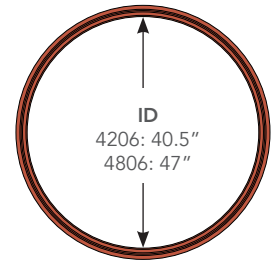

NESTABLE DESIGN

PCI's tank collars use a nestable design which reduces shipping and inventory costs.

OPTIONS AVAILABLE

Single Wall	Double Wall	Description	OD	H
42" Collars				
4206CL-5	CLDW4206-5	42" Tank Collar, Fits 5' Tanks	45.2"	15.5"
4206CL-6	CLDW4206-6	42" Tank Collar, Fits 6' Tanks	44.9"	13.1"
4206CL-7	CLDW4206-7	42" Tank Collar, Fits 7' Tanks	44.7"	11.7"
4206CL-8	CLDW4206-8	42" Tank Collar, Fits 8' Tanks	44.6"	10.8"
4206CL-9	CLDW4206-9	42" Tank Collar, Fits 9' Tanks	44.5"	10.1"
4206CL-10	CLDW4206-10	42" Tank Collar, Fits 10' Tanks	44.5"	9.5"
4206CL-12	CLDW4206-12	42" Tank Collar, Fits 12' Tanks	44.4"	8.8"
48" Collars				
4806CL-5	CLDW4806-5	48" Tank Collar, Fits 5' Tanks	51.7"	20"
4806CL-6	CLDW4806-6	48" Tank Collar, Fits 6' Tanks	51.2"	15.9"
4806CL-7	CLDW4806-7	48" Tank Collar, Fits 7' Tanks	51"	13.9"
4806CL-8	CLDW4806-8	48" Tank Collar, Fits 8' Tanks	50.8"	12.5"
4806CL-9	CLDW4806-9	48" Tank Collar, Fits 9' Tanks	50.7"	11.6"
4806CL-10	CLDW4806-10	48" Tank Collar, Fits 10' Tanks	50.6"	10.9"
4806CL-12	CLDW4806-12	48" Tank Collar, Fits 12' Tanks	50.5"	9.8"

Part No.	Description
42" x 42" Square Collar	
CL4242-5	42x42" Square Collar, Fits 5' Tanks
CL4242-6	42x42" Square Collar, Fits 6' Tanks
CL4242-7	42x42" Square Collar, Fits 7' Tanks
CL4242-8	42x42" Square Collar, Fits 8' Tanks
CL4242-9	42x42" Square Collar, Fits 9' Tanks
CL4242-10	42x42" Square Collar, Fits 10' Tanks
CL4242-12	42x42" Square Collar, Fits 12' Tanks

PART NUMBER LEGEND

Series	Tank Size
4206CL: 42" Collar	5: 5' Dia. Tanks
CLDW4206: 42" Double Wall Collar	6: 6' Dia. Tanks
4806CL: 48" Collar	7: 7' Dia. Tanks
CLDW4806: 48" Double Wall Collar	8: 8' Dia. Tanks
CL4242: 42" Square Collar	10: 10' Dia. Tanks
CL4848: 48" Square Collar	12: 12' Dia. Tanks