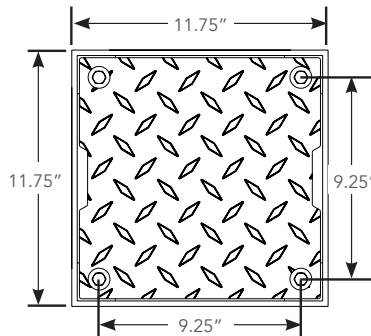

## ADDITIONAL MODELS AVAILABLE

Contact PCI for additional models or information.

TS121212-ECB-0

TS121212-ECW-0

Part No.	Description
TS121212-EOB-0	EV Expansion Box with Open Bottom, Black, Solid Top
TS121212-ECB-0	EV Expansion Box with Water-Tight Closed Bottom, Black, Solid Top
TS121212-EOW-0	EV Expansion Box with Open Bottom, White, Solid Top
TS121212-ECW-0	EV Expansion Box with Water-Tight Closed Bottom, White, Solid Top