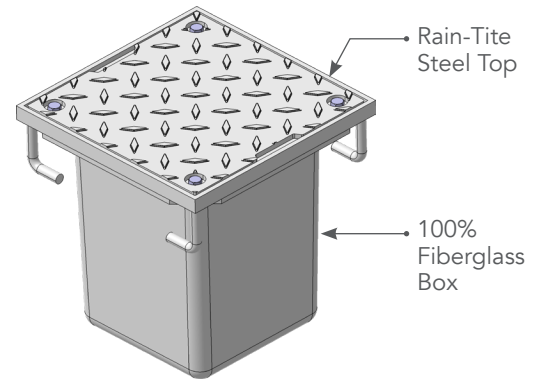

## INTERCHANGEABLE STEEL TOPS

The universal box has interchangeable top options to fit the footprint of whatever charger you install.

## WATER-TIGHT OPTIONS

EV Expansion boxes are available with open bottoms or with water-tight closed bottoms.

## ADDITIONAL MODELS AVAILABLE

Contact PCI for additional models or information.

TS121212-ECB-0

TS121212-ECW-0

Part No.	Description
TS121212-EOB-0	EV Expansion Box with Open Bottom, Black, Solid Top
TS121212-ECB-0	EV Expansion Box with Water-Tight Closed Bottom, Black, Solid Top
TS121212-EOW-0	EV Expansion Box with Open Bottom, White, Solid Top
TS121212-ECW-0	EV Expansion Box with Water-Tight Closed Bottom, White, Solid Top