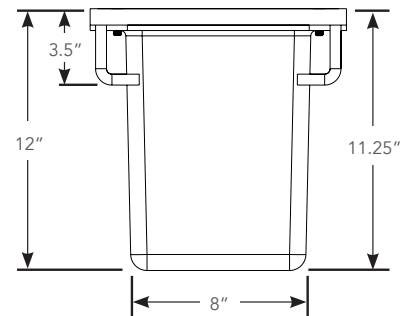

## ADDITIONAL MODELS AVAILABLE

Contact PCI for additional models or information.

TS121212-ECB-0

TS121212-ECW-0

Part No.	Description
TS121212-EOB-0	EV Expansion Box with Open Bottom, Black, Solid Top
TS121212-ECB-0	EV Expansion Box with Water-Tight Closed Bottom, Black, Solid Top
TS121212-EOW-0	EV Expansion Box with Open Bottom, White, Solid Top
TS121212-ECW-0	EV Expansion Box with Water-Tight Closed Bottom, White, Solid Top