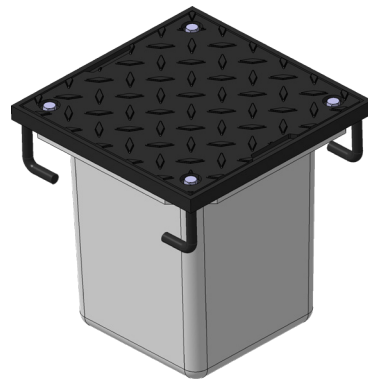

## UNIVERSAL BOX

The 12"x12" universal box is designed to fit most all chargers.

## INTERCHANGEABLE STEEL TOPS

The universal box has interchangeable top options to fit the footprint of whatever charger you install.

## WATER-TIGHT OPTIONS

EV Expansion boxes are available with open bottoms or with water-tight closed bottoms.

## ADDITIONAL MODELS AVAILABLE

Contact PCI for additional models or information.

TS121212-ECB-0

TS121212-ECW-0

Part No.	Description
TS121212-EOB-0	EV Expansion Box with Open Bottom, Black, Solid Top
TS121212-ECB-0	EV Expansion Box with Water-Tight Closed Bottom, Black, Solid Top
TS121212-EOW-0	EV Expansion Box with Open Bottom, White, Solid Top
TS121212-ECW-0	EV Expansion Box with Water-Tight Closed Bottom, White, Solid Top